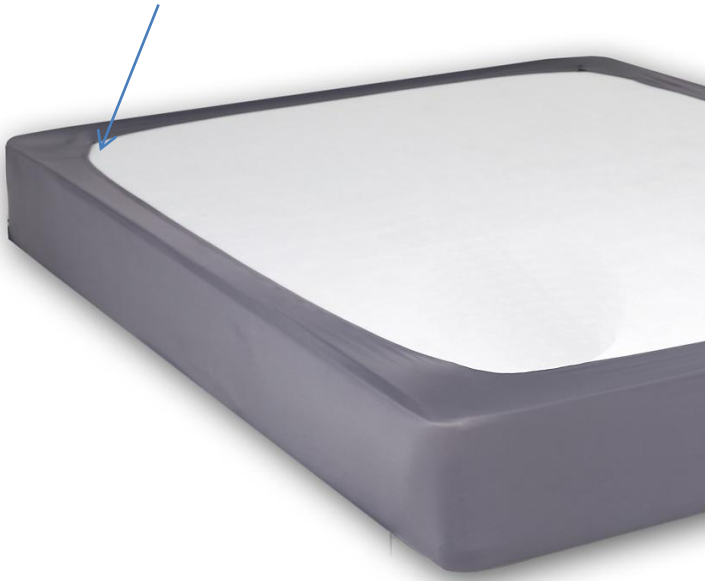

# Top Sheets

*a fusion of beauty and practicality*

**Top Sheets– Blocks**  
Integrated Bed Scarf in Red /

**Top Sheets– Circles**  
Integrated Bed Scarf in Red /

CHARLESTON COMMERCIAL  
INTERIORS

## Custom Embroidered Decorative Pillow

*Set yourself apart....*

Lumbar size L 20" x 16" / Custom Sizes  
Available

Features: Knife Edge and Hidden Zipper  
Insert is Included

Available in multiple colors  
Many Fabric Grades Available

CHARLESTON COMMERCIAL  
INTERIORS

1-2" band

**Box Spring Wraps include  
custom tight fit, velcro  
fasteners**

**Box Spring Covers and Wraps**  
*a clean, sleek finish*

**Available in Custom Colors and  
Textures**