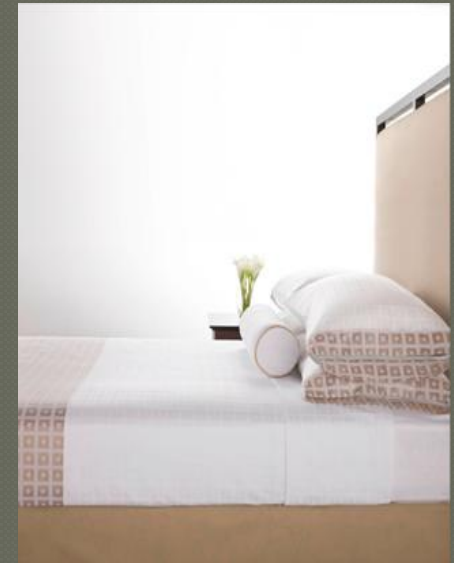

Popular Top of Bed Offerings

Quick Ship Duster
color options

Steve Weil
843-442-1597